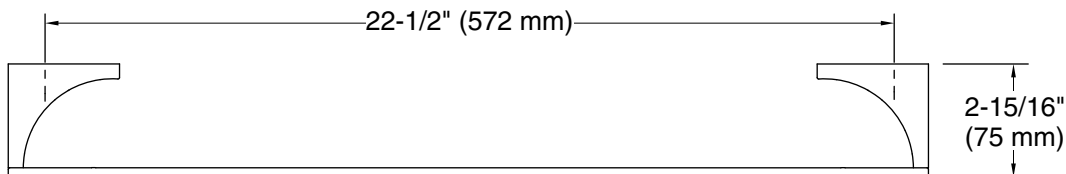

Technical Information

All product dimensions are nominal.

Installation Type: Wall-mount

Material: Zinc, Stainless Steel

Notes

Install this product according to the installation instructions.

CAUTION: Risk of personal injury. Do not install these products in any area where they are likely to be used inadvertently as a grab bar or support bar. These products are not designed or intended for use as a grab bar or support bar.