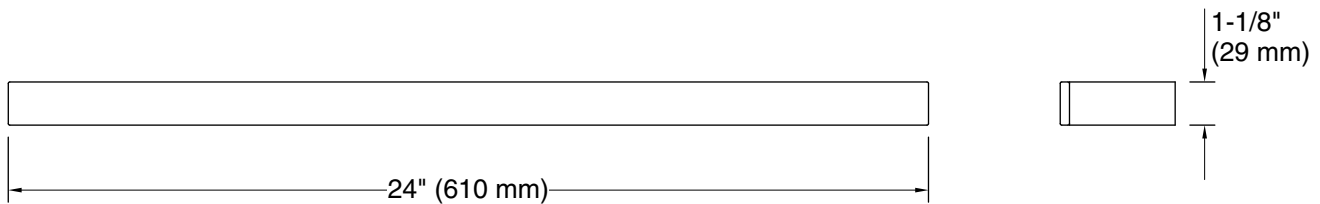

Technical Information

All product dimensions are nominal.

Installation Type: Wall-mount

Material: Zinc, Stainless Steel

Notes

Install this product according to the installation instructions.

CAUTION: Risk of personal injury. Do not install these products in any area where they are likely to be used inadvertently as a grab bar or support bar. These products are not designed or intended for use as a grab bar or support bar.